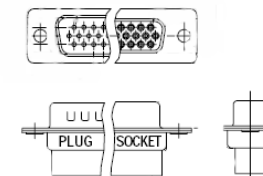

ELTA P/N : 28736