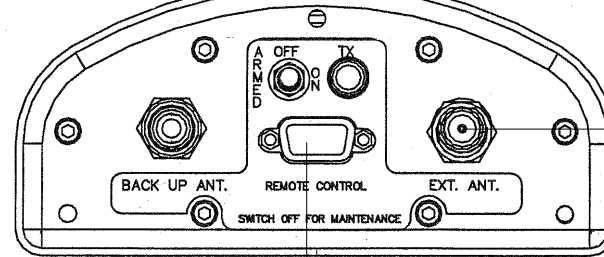

ADT 406 AF/AP