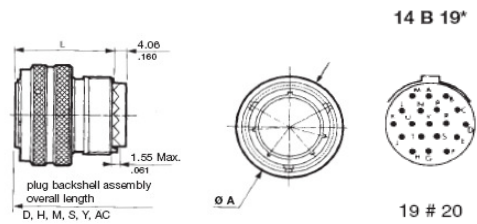

Remote Control Panel

Female plug connector (with backshell)

DEUTSCH 8525-16R-14B19-SNH-002
or
SOURIAU

ELTA P/N : 28676

4x AWG 22 or 24

"BNC" Male plug connector

RADIALL: R141 083 000 W

or equivalent

ELTA P/N : 28675

External Antenna

ADT 406 AF/AP

RG 142 coaxial

"D-Sub 15 HD" Male plug connector

POSITRONIC: DD15M10Z0Z -S***

or equivalent

ELTA P/N : 28736