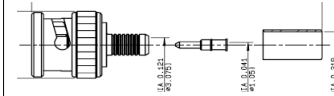

Remote Control Panel

Female plug connector (with backshell)

DEUTSCH 8525-16R-14B19-SNH-002
or
SOURIAU

ELTA P/N : 28676

4x AWG 22 or 24

"BNC" Male plug connector

RADIALL: R141 083 000 W

or equivalent